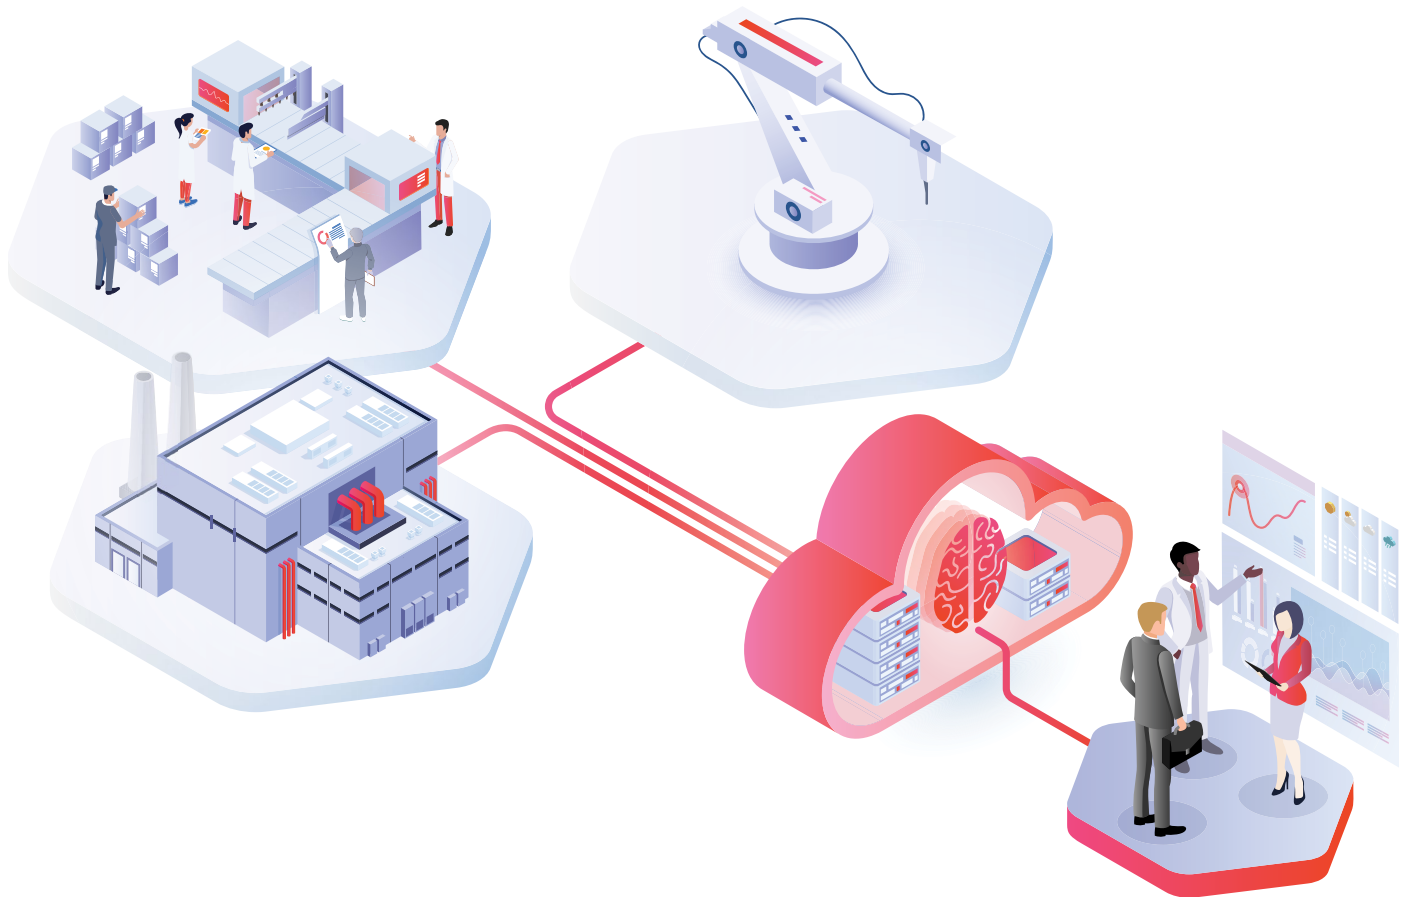

**HONEYWELL
FORGE**

ENTERPRISE PERFORMANCE MANAGEMENT FOR INDUSTRIAL AND MANUFACTURING

Change the way you operate your buildings
with connected visibility and control

BALANCING THE DIGITAL ECOSYSTEM WITH DATA

With Honeywell Forge you can easily convert large quantities of data from equipment, processes and people into intuitive, actionable insights. This solution helps industrial and manufacturing companies monitor and control enterprise operations on the go.

Look at your buildings in surprising new ways to help keep your enterprise sustainable and your employees comfortable and productive. With the Honeywell Forge Buildings suite, you can reduce energy use and improve sustainability goals across your entire building portfolio.

OPEN INDUSTRIAL INTERNET OF THINGS

Connectivity for all your existing systems and buildings without the need to rip and replace anything

CONTROL FROM THE CLOUD

Control systems and buildings remotely, from any device